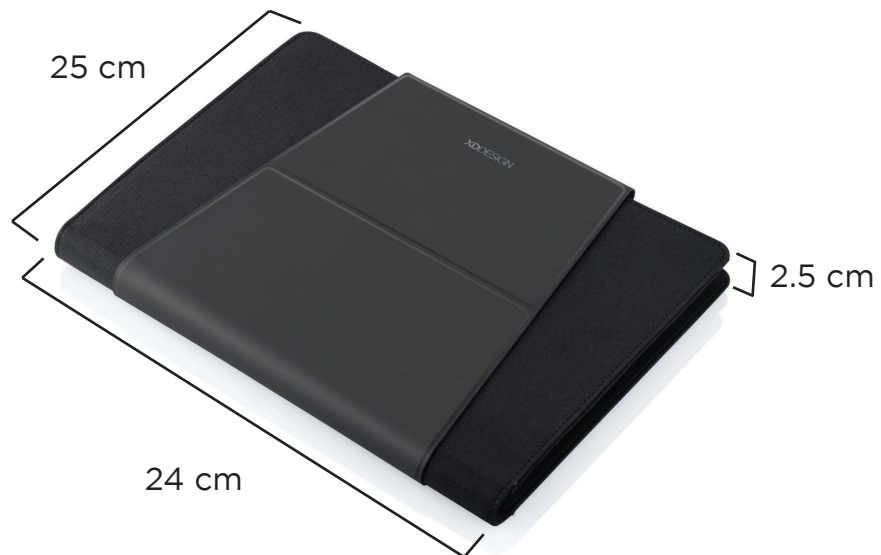

MOBILE OFFICE

Product Manual

XDDDESIGN®

Specifications

Dimensions

Color: Black P772.501

Made from recycled materials

Max laptop size*

Max tablet size

Features

Featuring an innovative fold-out design this portable workstation will keep your professional belongings organized and convenient.

Laptop / tablet holder

Magnetic stand

Mouse pad

Wherever you go, carry your office with you!